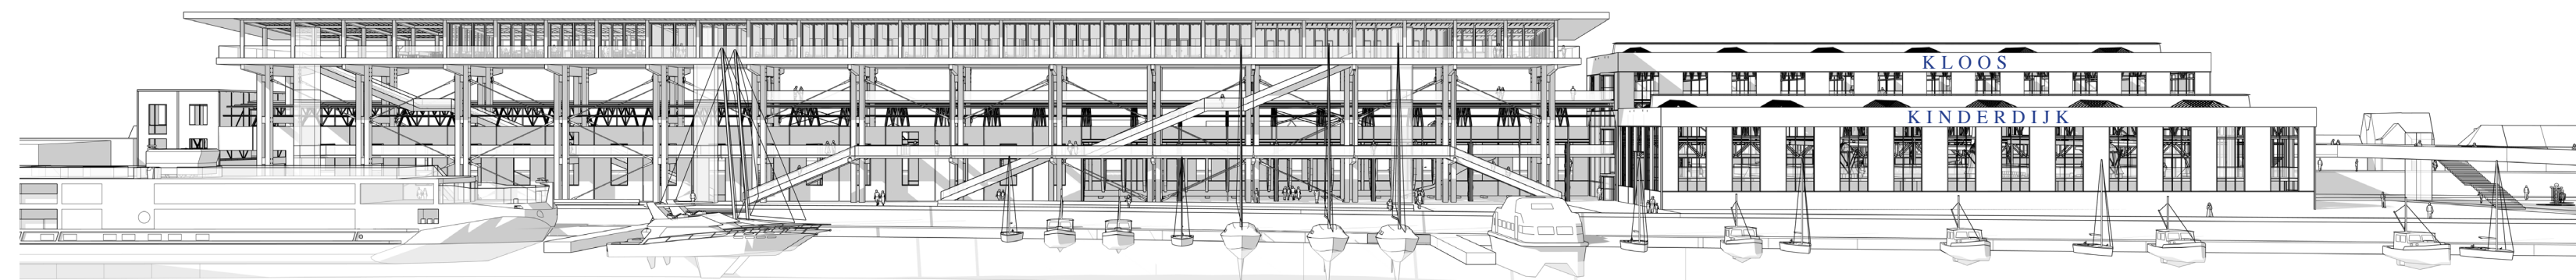

GRADUATION STUDIO REVITALISING HERITAGE

CLOSER TO KLOOS KINDERDIJK

Feline van Lierop

24.06.2024

Faculty of Architecture and the Built Environment

Final Presentation

KLOOS KINDERDIJK

LEVEL 4

LEVEL 3

LEVEL 2

LEVEL 1

LEVEL 0

MONTAGE HALL

CROSS-SECTION HOGE AND LAGE HALL

CROSS-SECTION MONTAGE HALL

CROSS-SECTION MONTAGE HALL

MONTAGE HALL

ELEVATION RIVER SIDE

SECTION RIVER SIDE