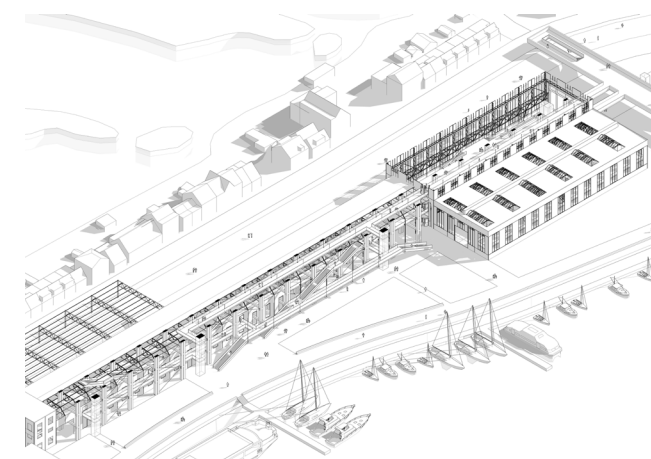

GRADUATION STUDIO REVITALISING HERITAGE

CLOSER TO KLOOS KINDERDIJK

Feline van Lierop

24.06.2024

Faculty of Architecture and the Built Environment

Final Presentation

KLOOS KINDERDIJK

LEVEL 4

LEVEL 3

LEVEL 2

LEVEL 1

LEVEL 0

MONTAGE HALL

CROSS-SECTION HOGE AND LAGE HALL

CROSS-SECTION MONTAGE HALL

CROSS-SECTION MONTAGE HALL

MONTAGE HALL

ELEVATION RIVER SIDE

SECTION RIVER SIDE