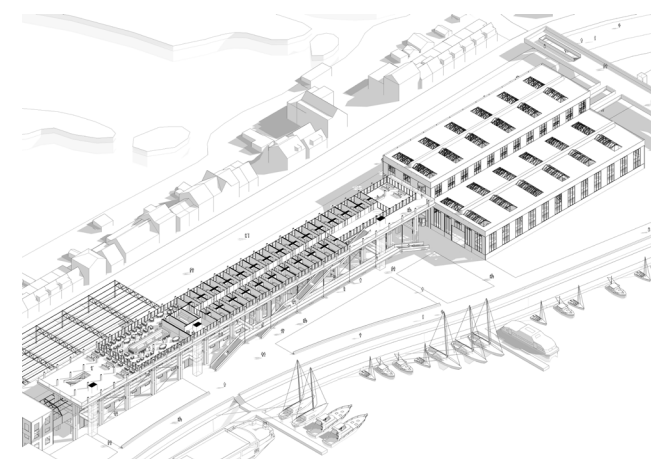

GRADUATION STUDIO REVITALISING HERITAGE

CLOSER TO KLOOS KINDERDIJK

Feline van Lierop

24.06.2024

Faculty of Architecture and the Built Environment

Final Presentation

KLOOS KINDERDIJK

LEVEL 4

LEVEL 3

LEVEL 2

LEVEL 1

LEVEL 0

MONTAGE HALL

CROSS-SECTION HOGE AND LAGE HALL

CROSS-SECTION MONTAGE HALL

CROSS-SECTION MONTAGE HALL

MONTAGE HALL

ELEVATION RIVER SIDE

SECTION RIVER SIDE