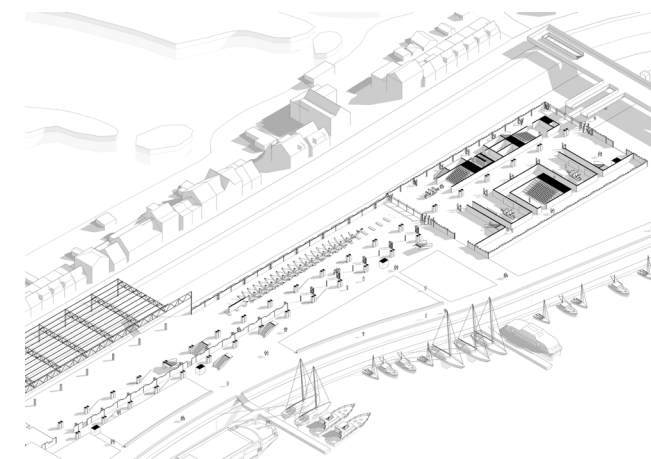

GRADUATION STUDIO REVITALISING HERITAGE

CLOSER TO KLOOS KINDERDIJK

Feline van Lierop

24.06.2024

Faculty of Architecture and the Built Environment

Final Presentation

KLOOS KINDERDIJK

LEVEL 4

LEVEL 3

LEVEL 2

LEVEL 1

LEVEL 0

MONTAGE HALL

CROSS-SECTION HOGE AND LAGE HALL

CROSS-SECTION MONTAGE HALL

CROSS-SECTION MONTAGE HALL

MONTAGE HALL

ELEVATION RIVER SIDE

SECTION RIVER SIDE