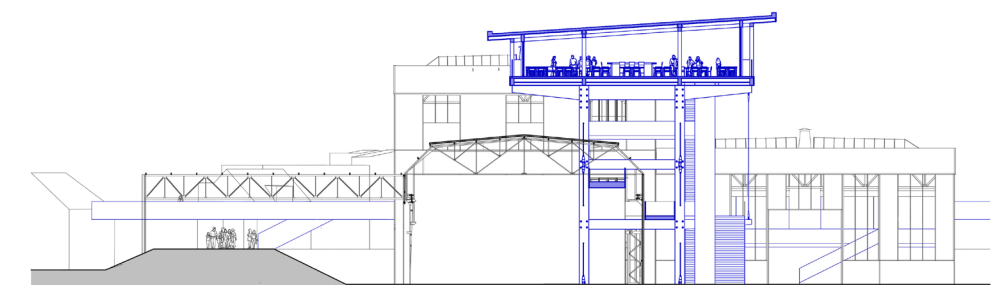

GRADUATION STUDIO REVITALISING HERITAGE

CLOSER TO KLOOS KINDERDIJK

Feline van Lierop

24.06.2024

Faculty of Architecture and the Built Environment

Final Presentation

KLOOS KINDERDIJK

LEVEL 4

LEVEL 3

LEVEL 2

LEVEL 1

LEVEL 0

MONTAGE HALL

CROSS-SECTION HOGE AND LAGE HALL

CROSS-SECTION MONTAGE HALL

CROSS-SECTION MONTAGE HALL

MONTAGE HALL

ELEVATION RIVER SIDE

SECTION RIVER SIDE