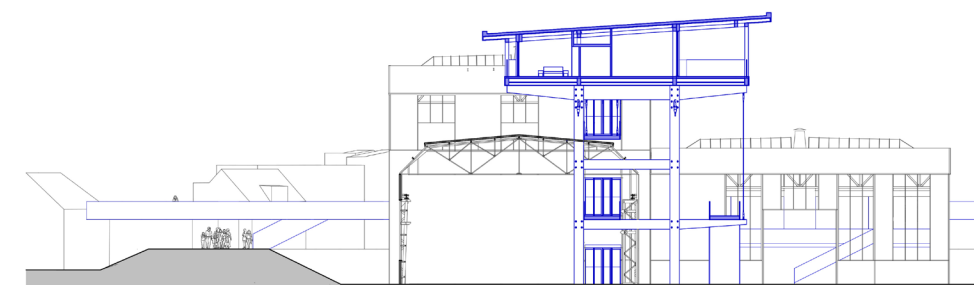

GRADUATION STUDIO REVITALISING HERITAGE

CLOSER TO KLOOS KINDERDIJK

Feline van Lierop

24.06.2024

Faculty of Architecture and the Built Environment

Final Presentation

KLOOS KINDERDIJK

LEVEL 4

LEVEL 3

LEVEL 2

LEVEL 1

LEVEL 0

MONTAGE HALL

CROSS-SECTION HOGE AND LAGE HALL

CROSS-SECTION MONTAGE HALL

CROSS-SECTION MONTAGE HALL

MONTAGE HALL

ELEVATION RIVER SIDE

SECTION RIVER SIDE