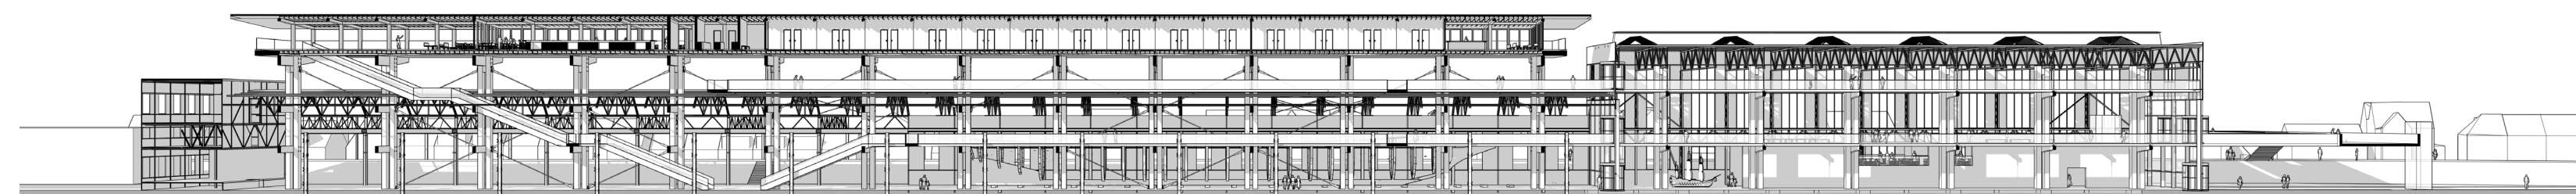

GRADUATION STUDIO REVITALISING HERITAGE

CLOSER TO KLOOS KINDERDIJK

Feline van Lierop

24.06.2024

Faculty of Architecture and the Built Environment

Final Presentation

KLOOS KINDERDIJK

LEVEL 4

LEVEL 3

LEVEL 2

LEVEL 1

LEVEL 0

MONTAGE HALL

CROSS-SECTION HOGE AND LAGE HALL

CROSS-SECTION MONTAGE HALL

CROSS-SECTION MONTAGE HALL

MONTAGE HALL

ELEVATION RIVER SIDE

SECTION RIVER SIDE