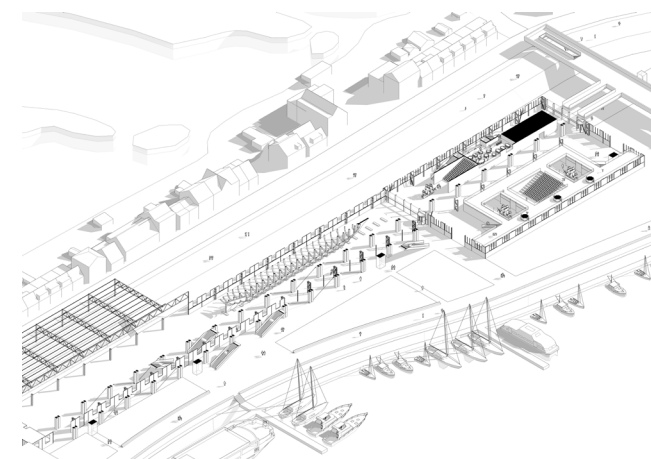

GRADUATION STUDIO REVITALISING HERITAGE

CLOSER TO KLOOS KINDERDIJK

Feline van Lierop

24.06.2024

Faculty of Architecture and the Built Environment

Final Presentation

KLOOS KINDERDIJK

LEVEL 4

LEVEL 3

LEVEL 2

LEVEL 1

LEVEL 0

MONTAGE HALL

CROSS-SECTION HOGE AND LAGE HALL

CROSS-SECTION MONTAGE HALL

CROSS-SECTION MONTAGE HALL

MONTAGE HALL

ELEVATION RIVER SIDE

SECTION RIVER SIDE