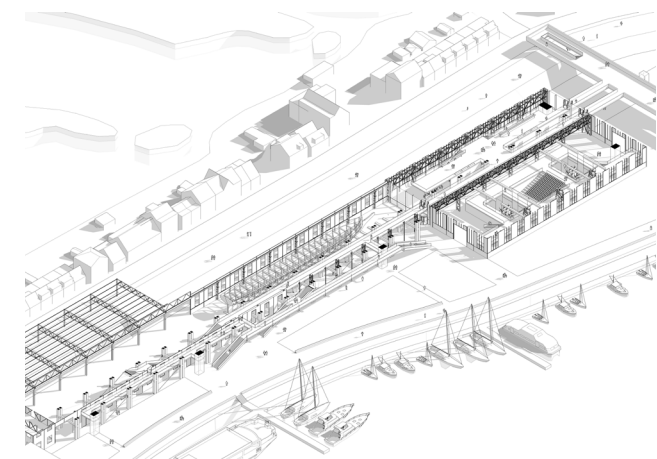

GRADUATION STUDIO REVITALISING HERITAGE

CLOSER TO KLOOS KINDERDIJK

Feline van Lierop

24.06.2024

Faculty of Architecture and the Built Environment

Final Presentation

KLOOS KINDERDIJK

LEVEL 4

LEVEL 3

LEVEL 2

LEVEL 1

LEVEL 0

MONTAGE HALL

CROSS-SECTION HOGE AND LAGE HALL

CROSS-SECTION MONTAGE HALL

CROSS-SECTION MONTAGE HALL

MONTAGE HALL

ELEVATION RIVER SIDE

SECTION RIVER SIDE