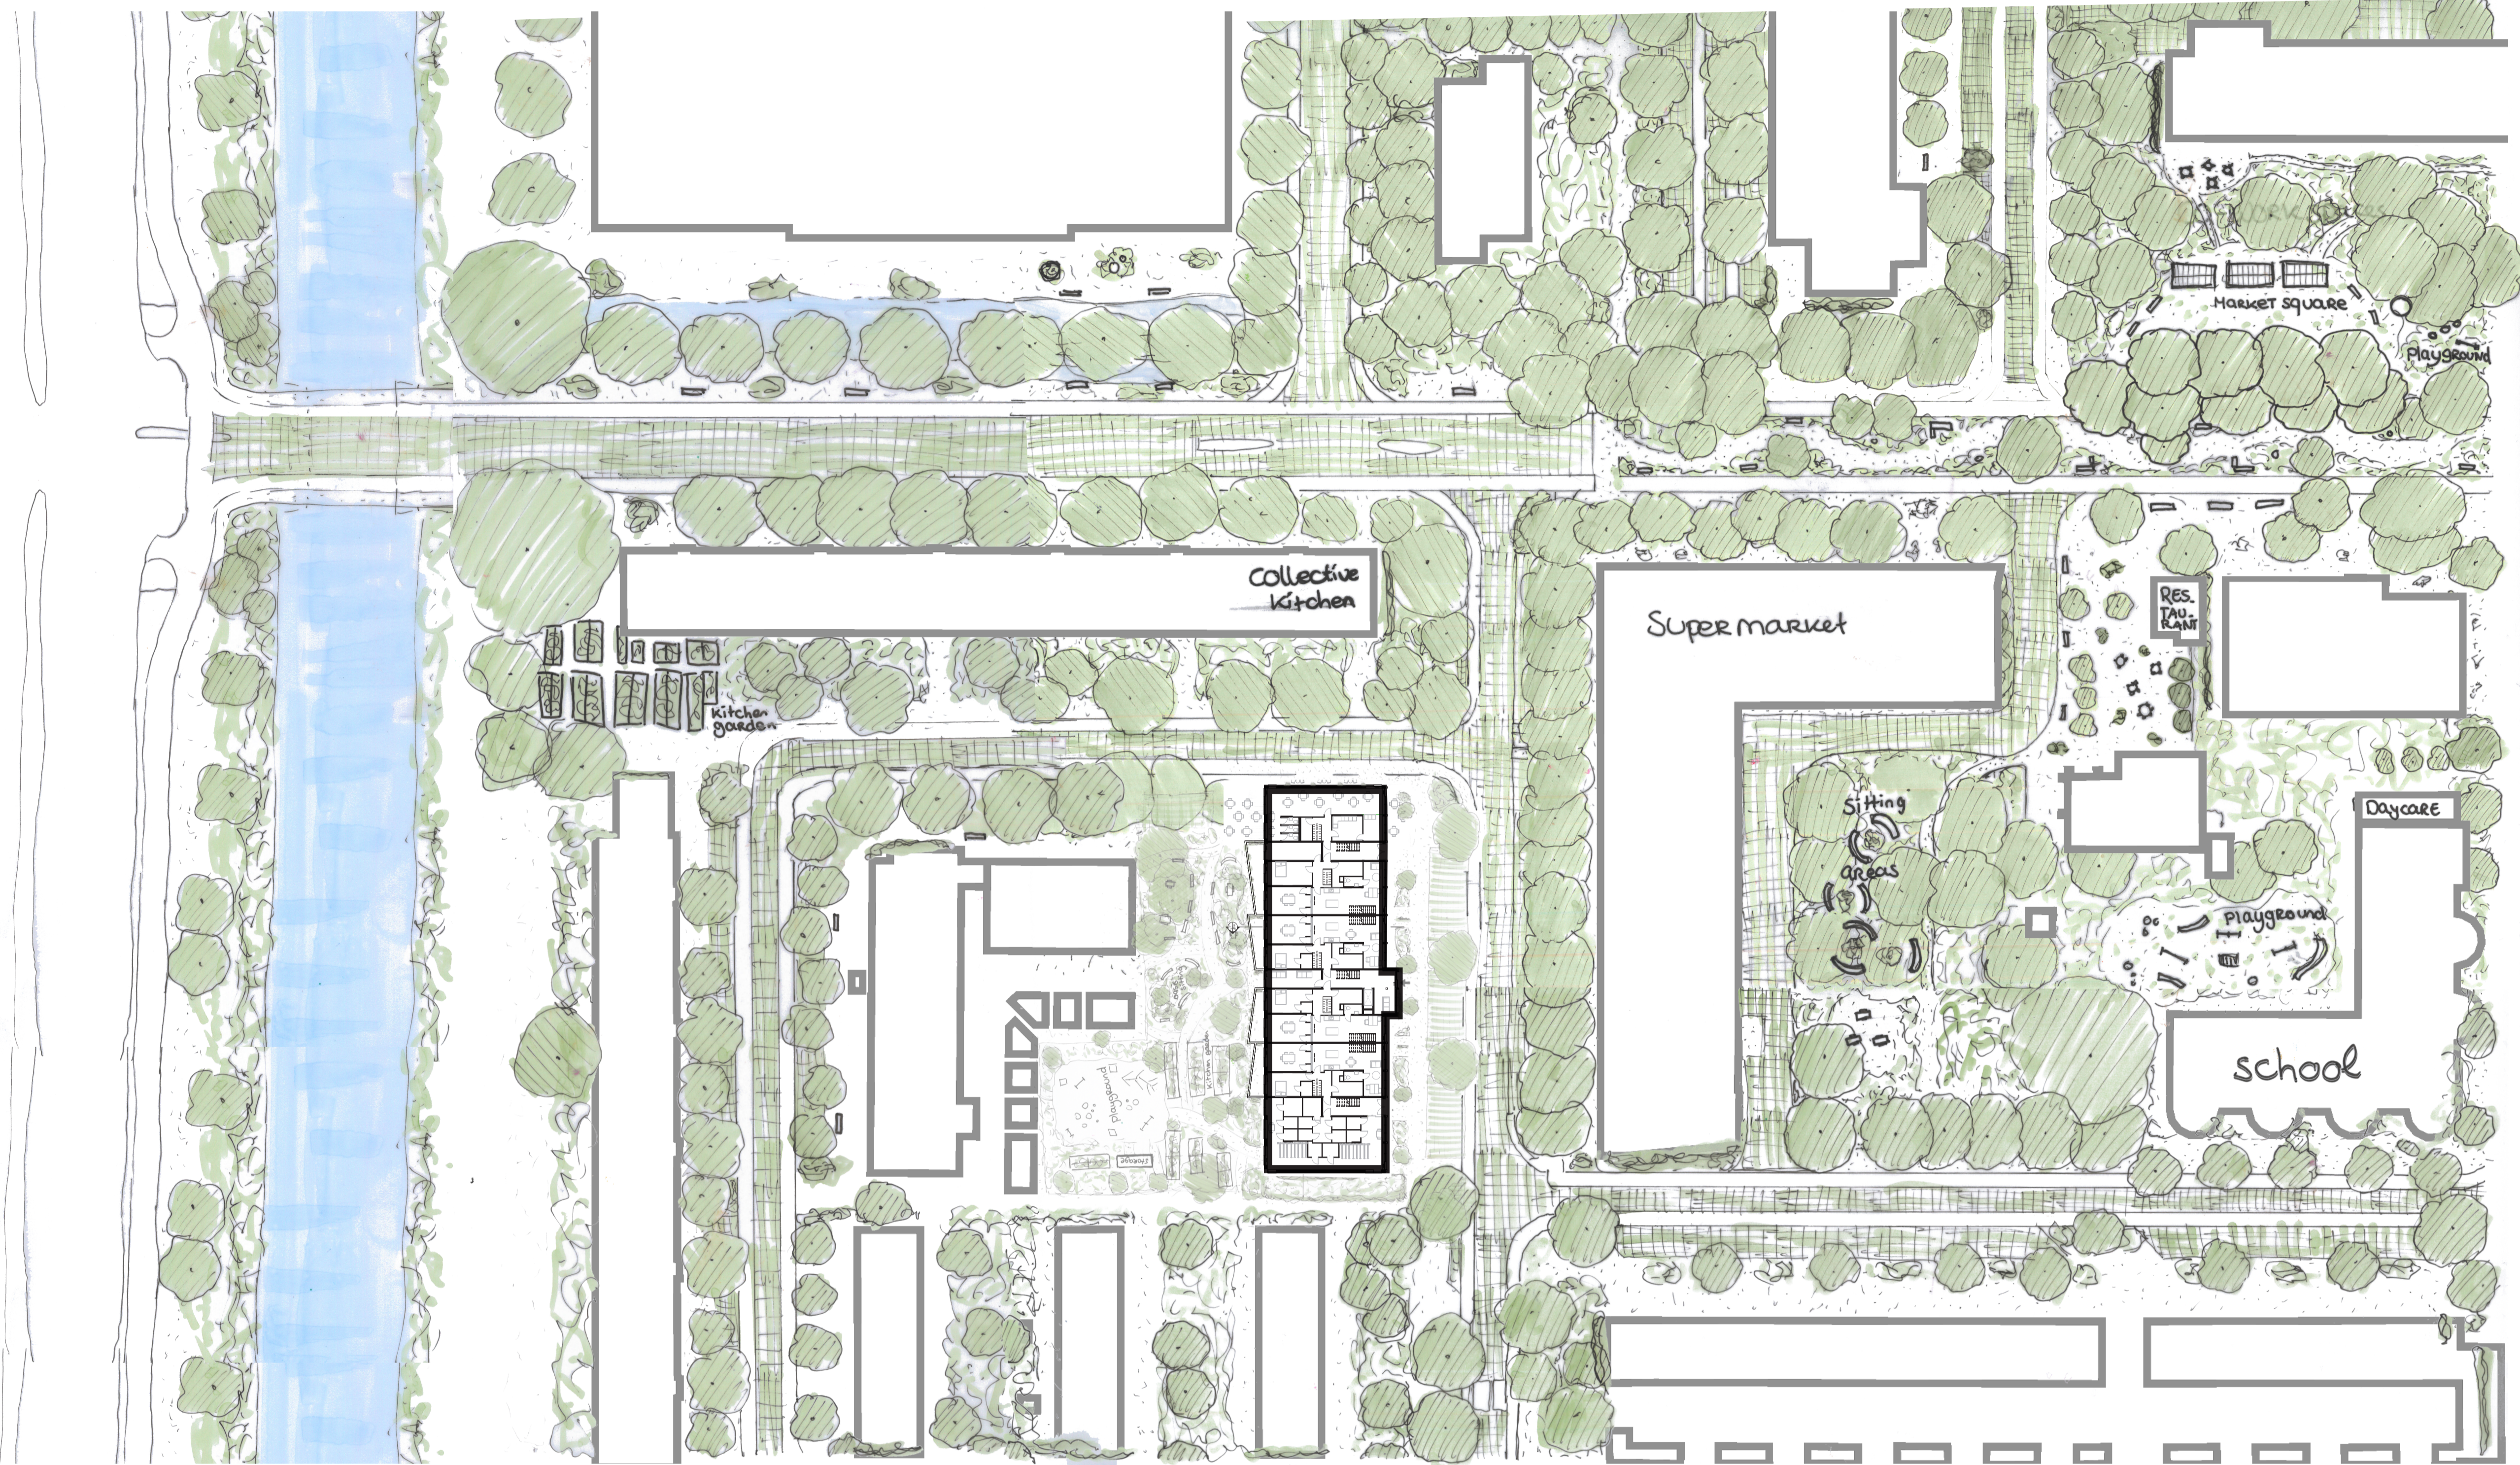

Healthy urban neighbourhoods within green infrastructures

Maxime Spapens - 4658310 - 23/06/2023

Masterplan 1:500

Longitudinal section with functions

Cross section

Longitudinal section

Sections 1:200

East facade

North facade

West facade

Facades 1:200